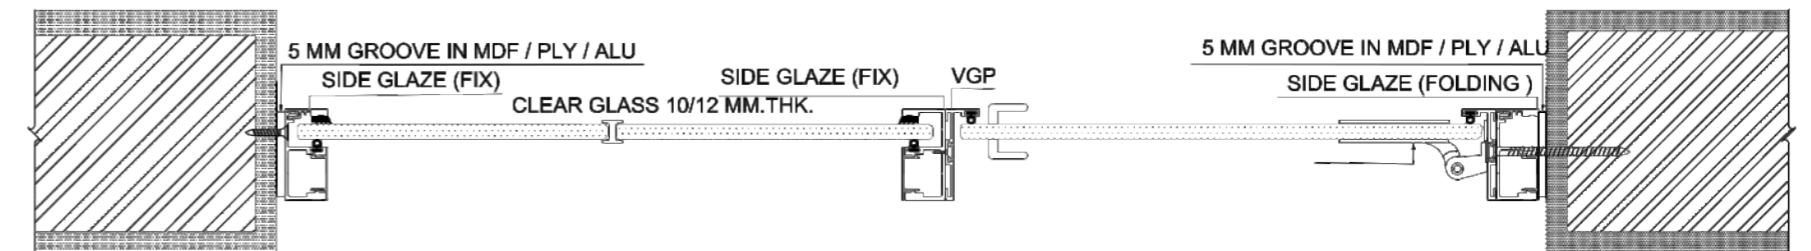

GET THE LOOK

TECHNICALITIES

LOUVRE COLLECTION

SIDE GLAZE PARTITIONS

Classic's 'Louvre Side Glaze Collection' modular aluminum single glaze partition system is set apart from the rest as it is designed to place the partition glass at an offset from the center which gives a seamless look from outside the cabin while offering good strength due to its width. It consists of a section of dimensions 25mm x 53mm accompanied with a clip on system for easy glass installation.

GET THE LOOK

TECHNICALITIES

PANTHEON COLLECTION

ULTRA GLAZE PARTITIONS

Classic's 'Pantheon Ultra Glaze Collection' modular aluminum single glaze partition system is designed to nullify any undulations that occur in gypsum partitions which are of 75mm width as an industry standard and tend to never be straight edged which steals from the aesthetics of the partition system. Due to its heavy section dimension the system offers brilliant rigidity. It consists of a section of dimensions 25mm x 80mm accompanied with a clip on system for easy glass installation.