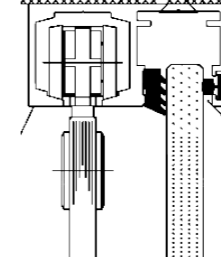

Panic Bar

Push Type, Suitable for Solid Door
Width: 800mm - 1200mm
Finish: Silver

CPB - 900/ 1200

Sliding Roller

Roller for glass and solid door
Door Weight: Up to 40Kgs

CSR - 01

Sliding Track

Length: 3000mm
Finish: Silver Anodized
Material: Aluminum