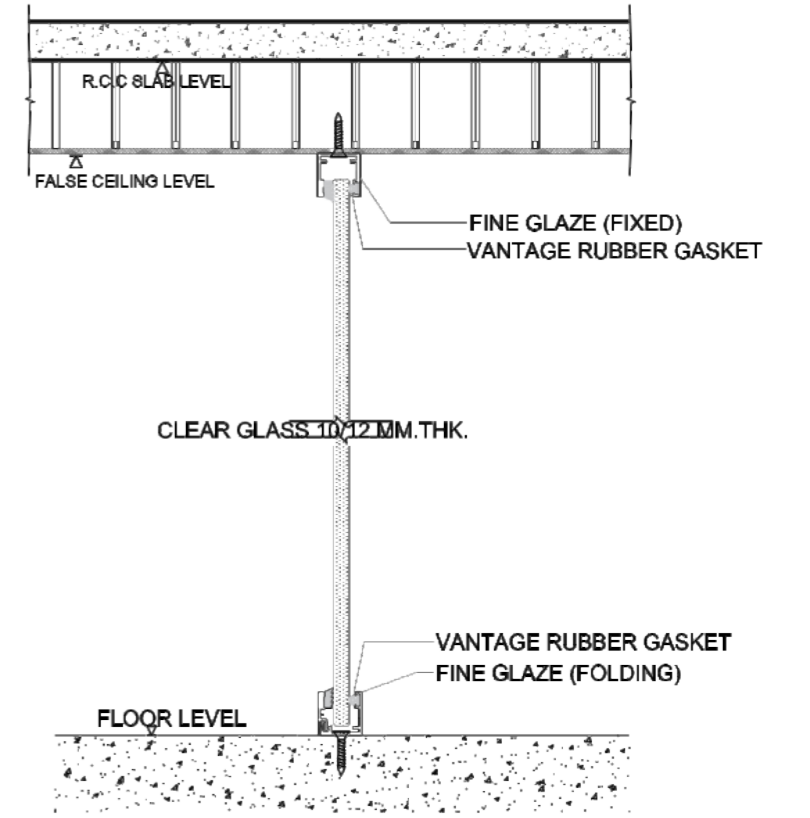

FEATURES

- Section Dimension: 25mm x 25mm and 40mm x 25mm
- Silver/ Any Colour Powder Coated Finishes are Available
- Glass Thickness Supported: 10mm and 12mm
- Single Glazing
- Acoustical Insulation: 32 dB
- Partition Height: Up to 3000mm
- Curved Profile Available

GET THE LOOK

TECHNICALITIES

EIFFEL COLLECTION

SLIM GLAZE PARTITIONS

Classic's 'Eiffel Slim Glaze Collection' modular aluminum single glaze partition system offers a midway between a sleek and mechanically strong design while being cost effective. It consists of a section of dimensions 25mm x 45mm accompanied with a clip on system for easy glass installation.