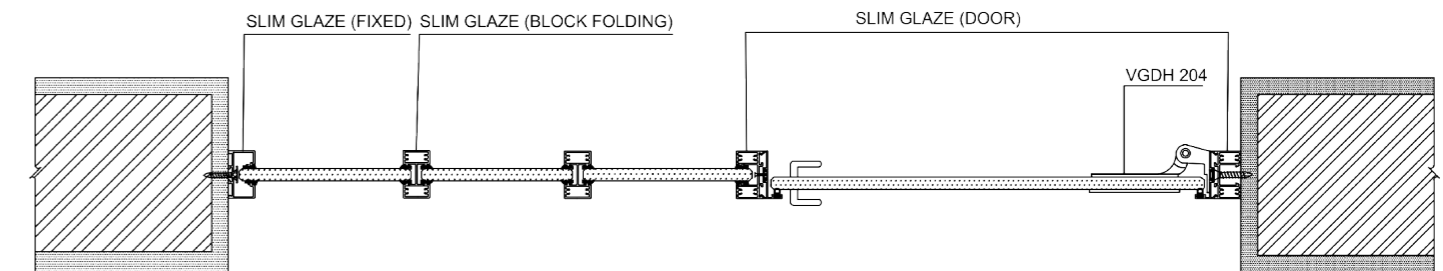

GET THE LOOK

TECHNICALITIES

EIFFEL COLLECTION

SLIM GLAZE PARTITIONS

Classic's 'Eiffel Slim Glaze Collection' modular aluminum single glaze partition system offers a midway between a sleek and mechanically strong design while being cost effective. It consists of a section of dimensions 25mm x 45mm accompanied with a clip on system for easy glass installation.

GET THE LOOK

TECHNICALITIES

LOUVRE COLLECTION

SIDE GLAZE PARTITIONS

Classic's 'Louvre Side Glaze Collection' modular aluminum single glaze partition system is set apart from the rest as it is designed to place the partition glass at an offset from the center which gives a seamless look from outside the cabin while offering good strength due to its width. It consists of a section of dimensions 25mm x 53mm accompanied with a clip on system for easy glass installation.