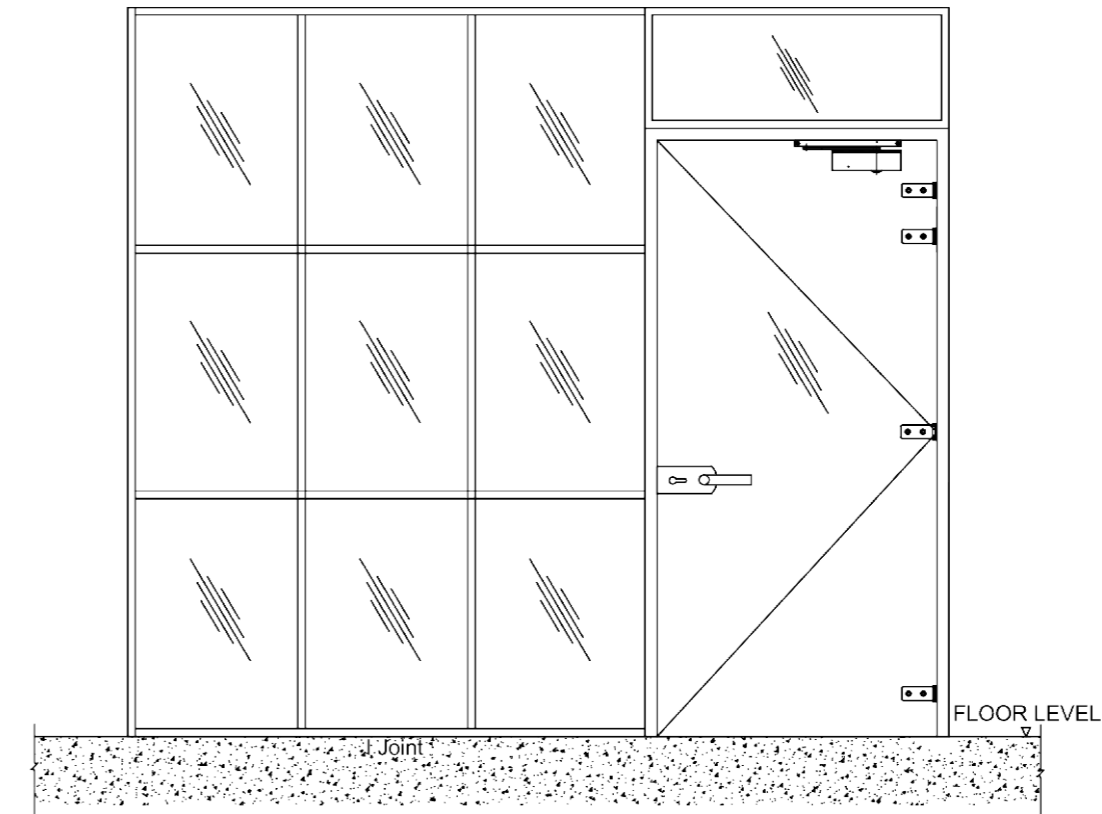

GET THE LOOK

TECHNICALITIES

LOUVRE COLLECTION

SIDE GLAZE PARTITIONS

Classic's 'Louvre Side Glaze Collection' modular aluminum single glaze partition system is set apart from the rest as it is designed to place the partition glass at an offset from the center which gives a seamless look from outside the cabin while offering good strength due to its width. It consists of a section of dimensions 25mm x 53mm accompanied with a clip on system for easy glass installation.