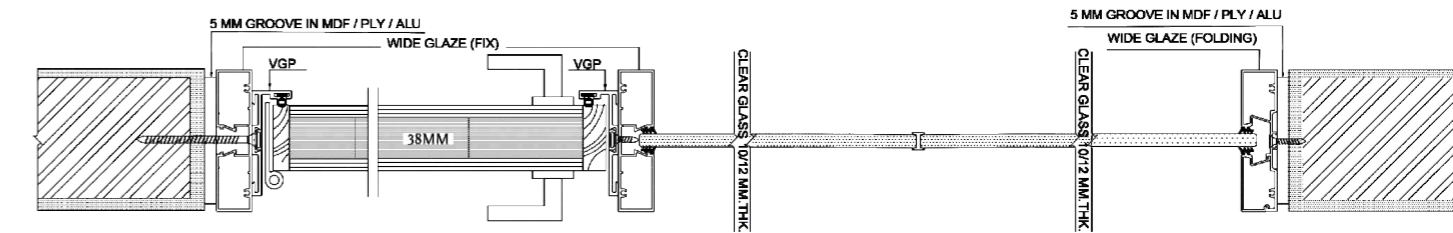

TECHNICALITIES