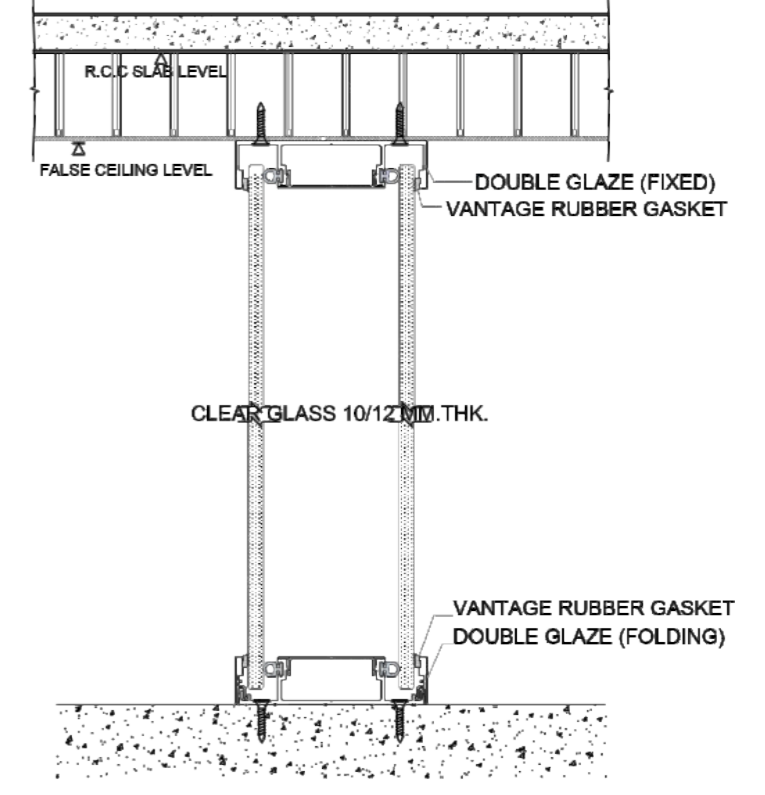

GET THE LOOK