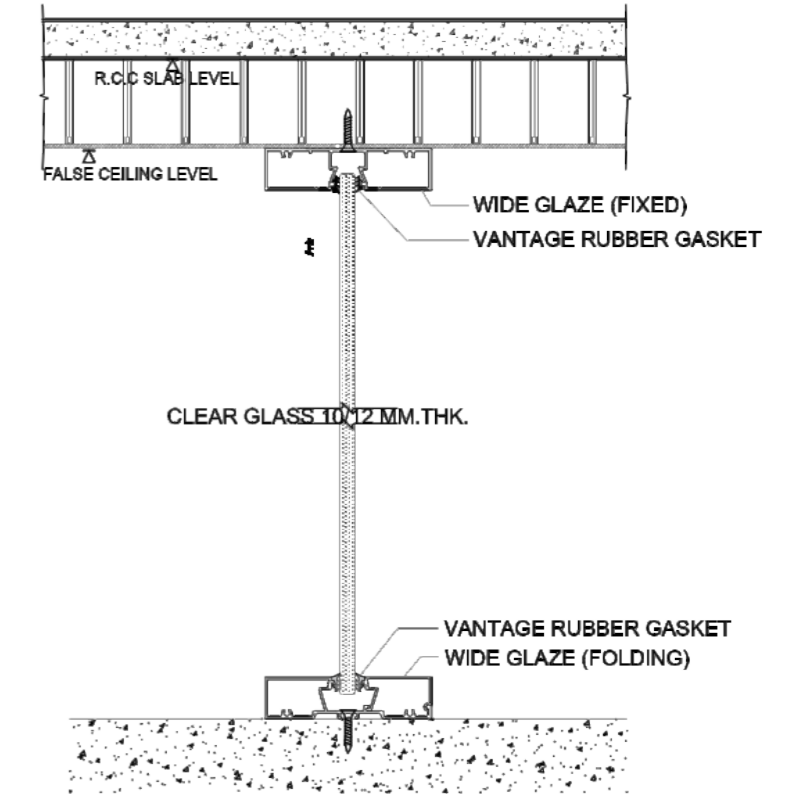

TECHNICALITIES