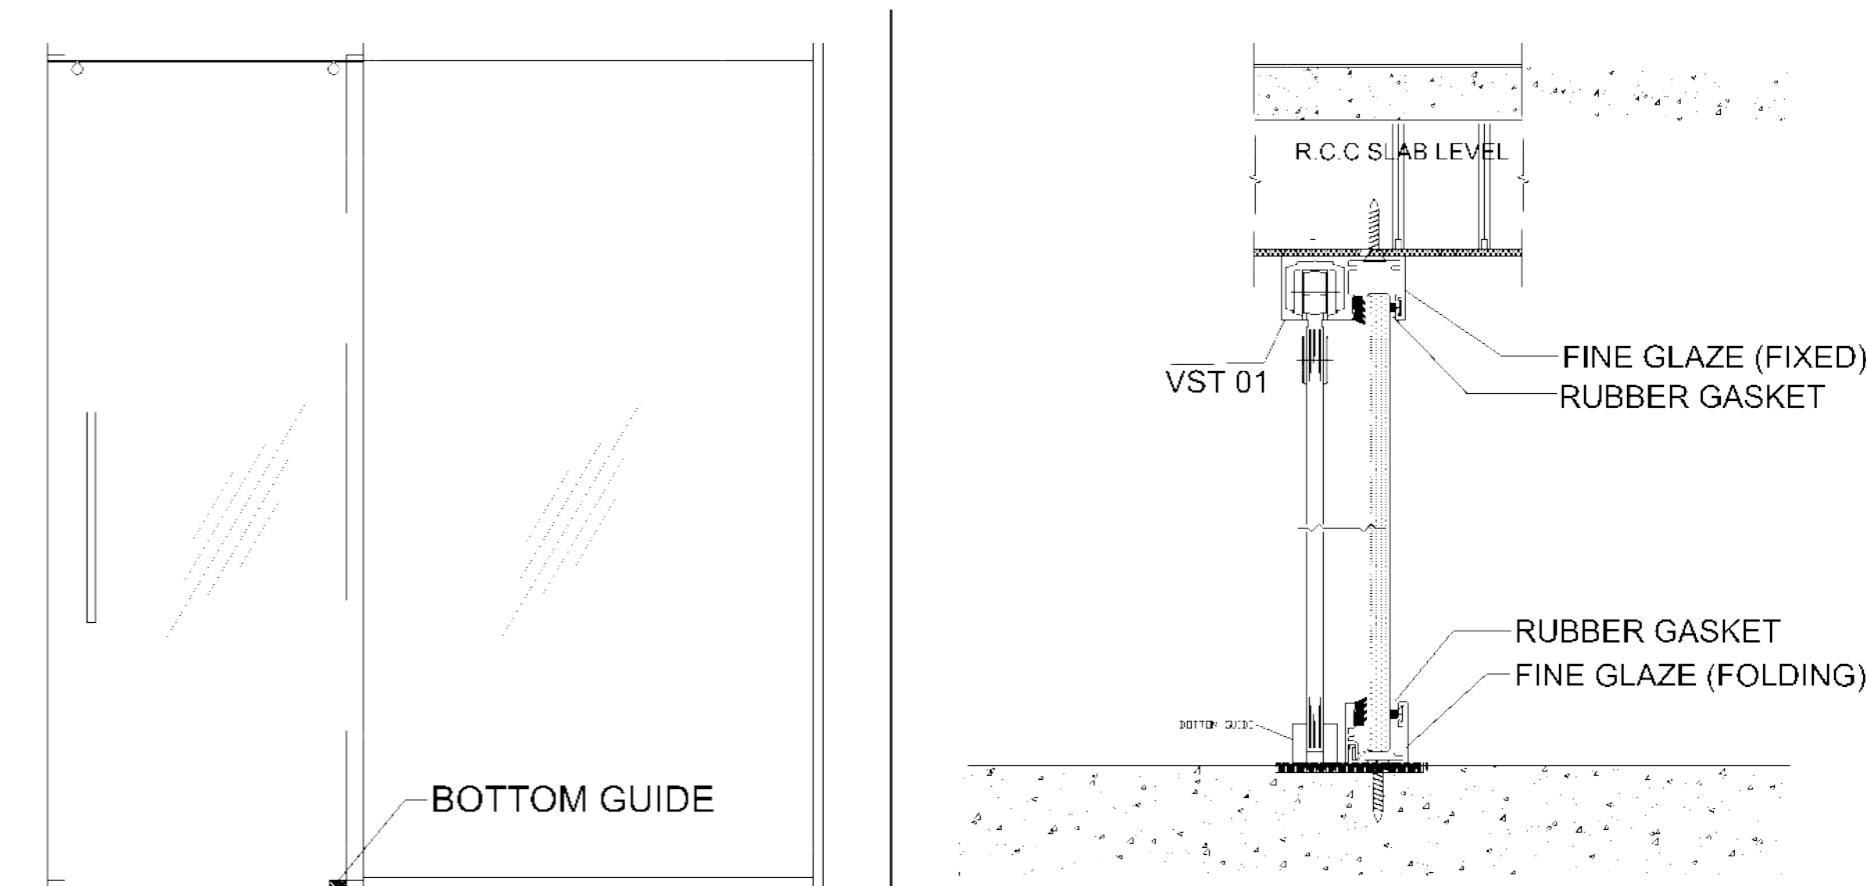

TECHNICALITIES