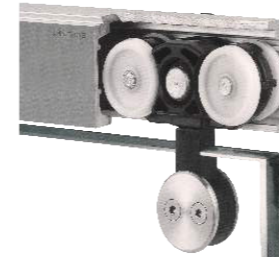

Sliding Roller

Roller for glass and solid door
Door Weight: Up to 40Kgs

CSR - 01