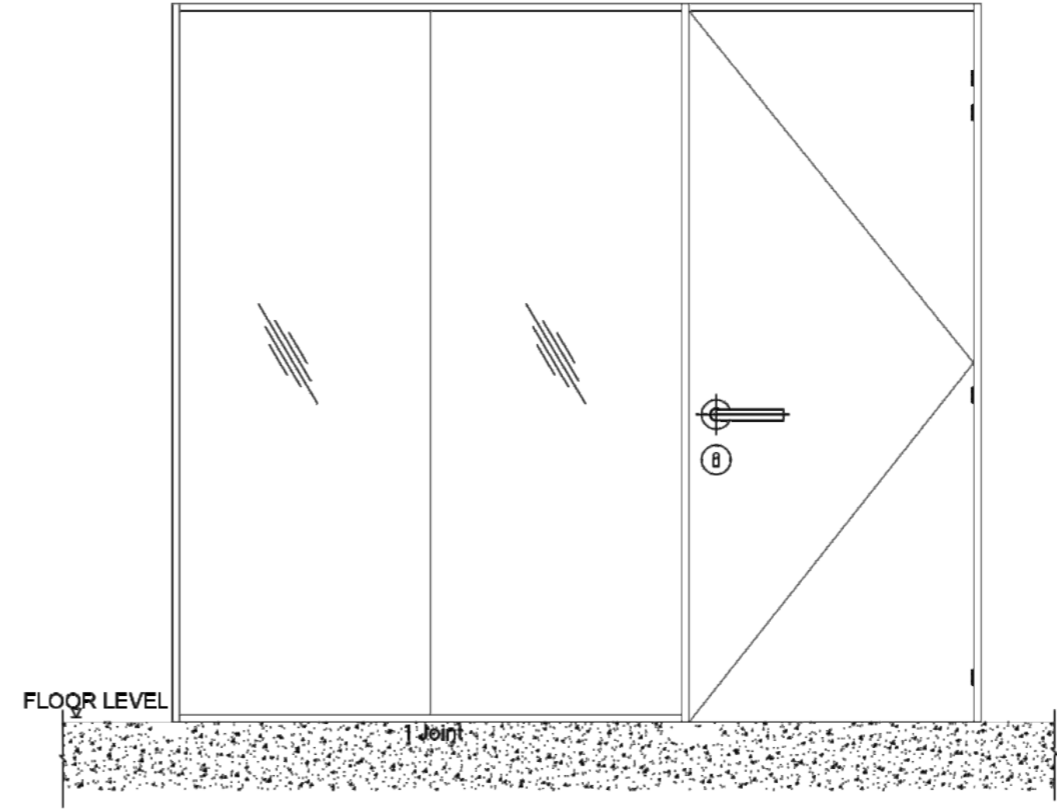

GET THE LOOK