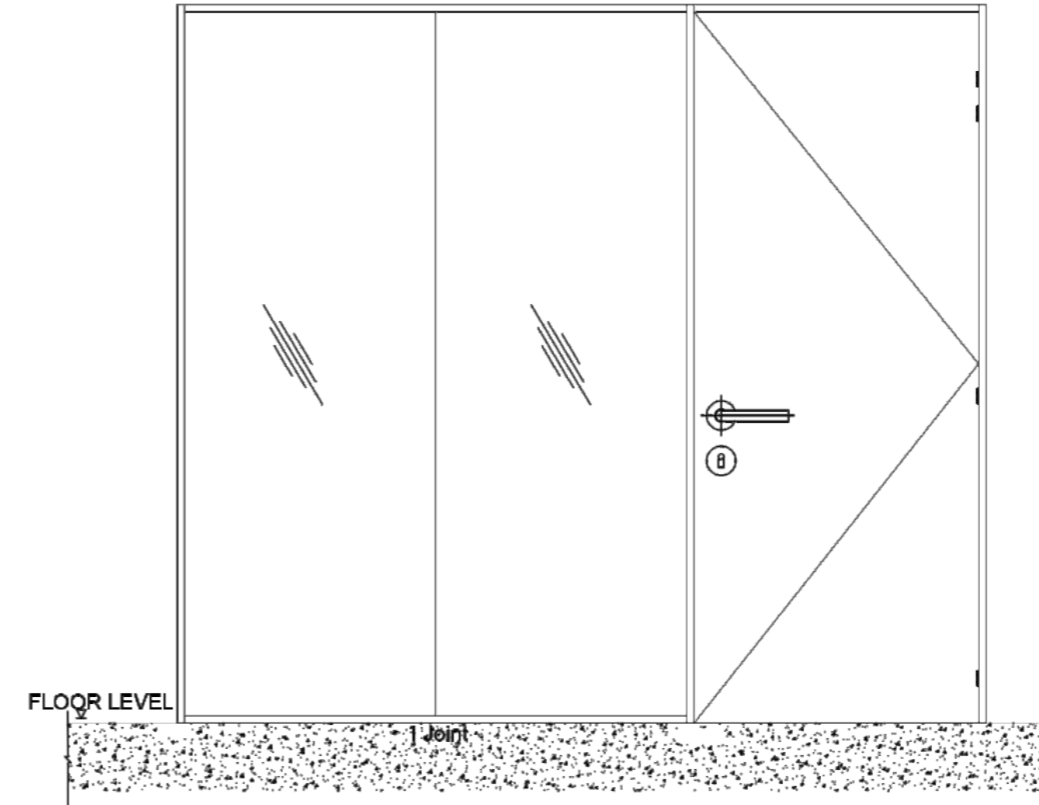

TECHNICALITIES