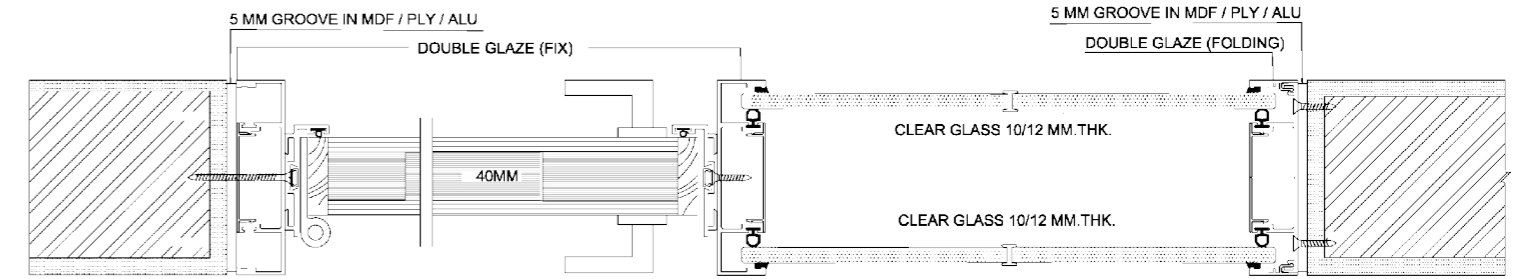

GET THE LOOK