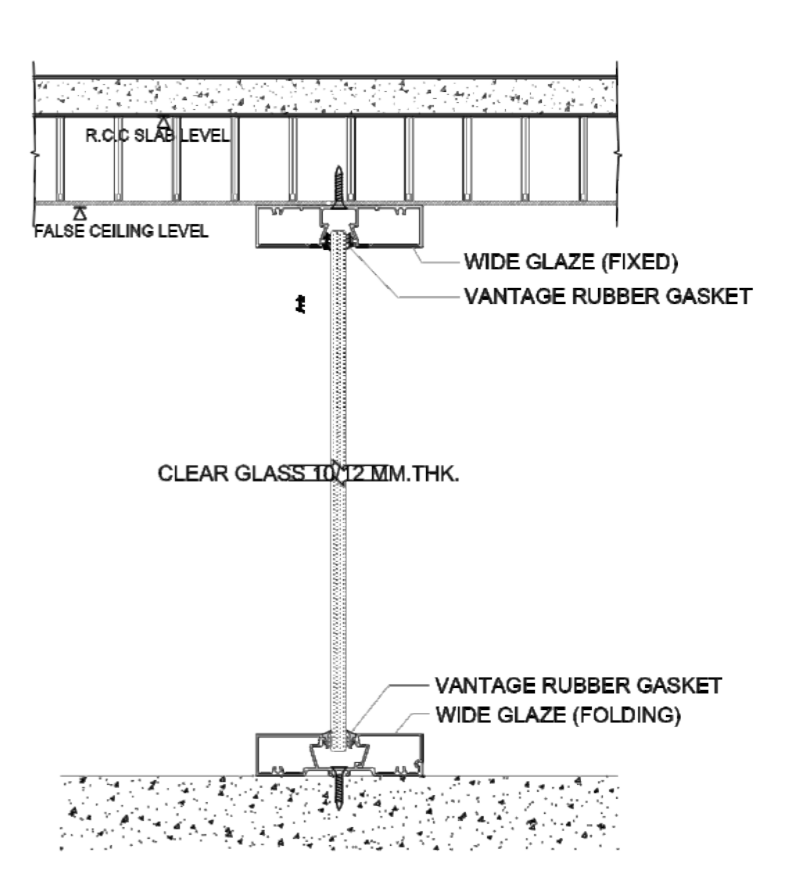

TECHNICALITIES