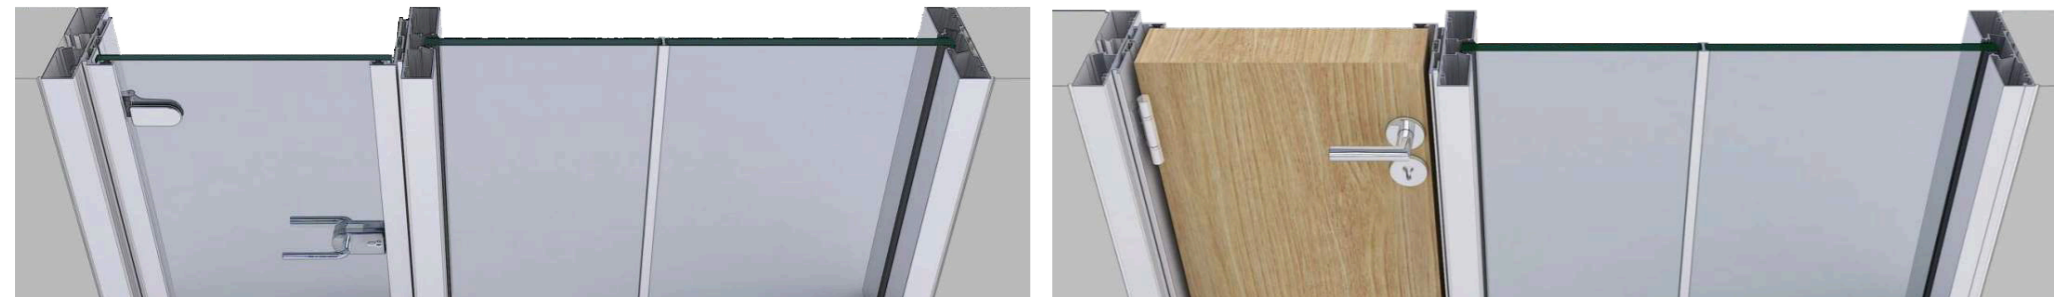

GET THE LOOK

TECHNICALITIES

SISTINE COLLECTION

WIDE GLAZE PARTITIONS

Classic's 'Sistine Wide Glaze Collection' modular aluminum single glaze partition system offers the best rigidity and strength due to its heavy profile. It is also aesthetically pleasing due to its Glass to Section Dimension ratio. It consists of a section of dimensions 25mm x 100mm accompanied with a clip on system for easy glass installation.

FEATURES

- Section Dimension: 25mm x 100mm
- Silver/ Any Colour Powder Coated Finishes are Available
- Can be used for Door Frame with Cover or Rebate Profile
- Glass Thickness Supported: 10mm and 12mm
- Single Glazing
- Acoustical Insulation: 32 dB
- Partition Height: Up to 3000mm
- Curved Profile Available.

GET THE LOOK

TECHNICALITIES

ACROPOLIS COLLECTION

WIDE DOUBLE GLAZE PARTITIONS

Classic's 'Acropolis Wide Double Glaze Collection' modular aluminum double glaze partition system offers high strength and rigidity. However, its main purpose is to provide the best sound insulation by adding an extra layer of glass and also an air gap between the two glass layers. It consists of a section of dimensions 25mm x 100mm accompanied with a clip on system for easy glass installation.