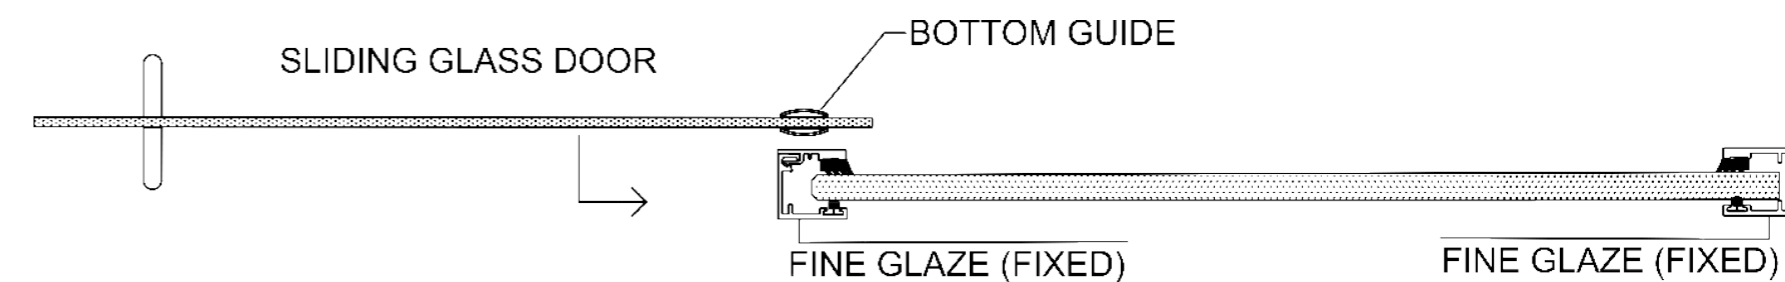

TECHNICALITIES