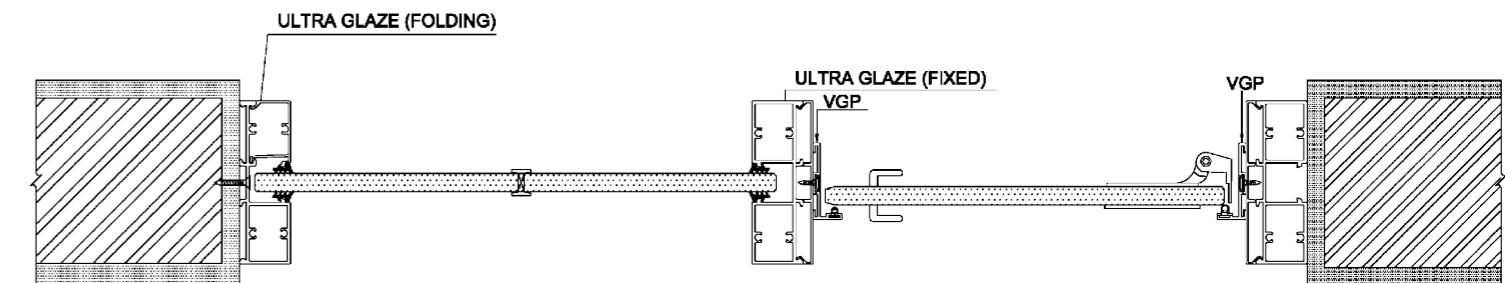

GET THE LOOK

TECHNICALITIES

SISTINE COLLECTION

WIDE GLAZE PARTITIONS

Classic's 'Sistine Wide Glaze Collection' modular aluminum single glaze partition system offers the best rigidity and strength due to its heavy profile. It is also aesthetically pleasing due to its Glass to Section Dimension ratio. It consists of a section of dimensions 25mm x 100mm accompanied with a clip on system for easy glass installation.