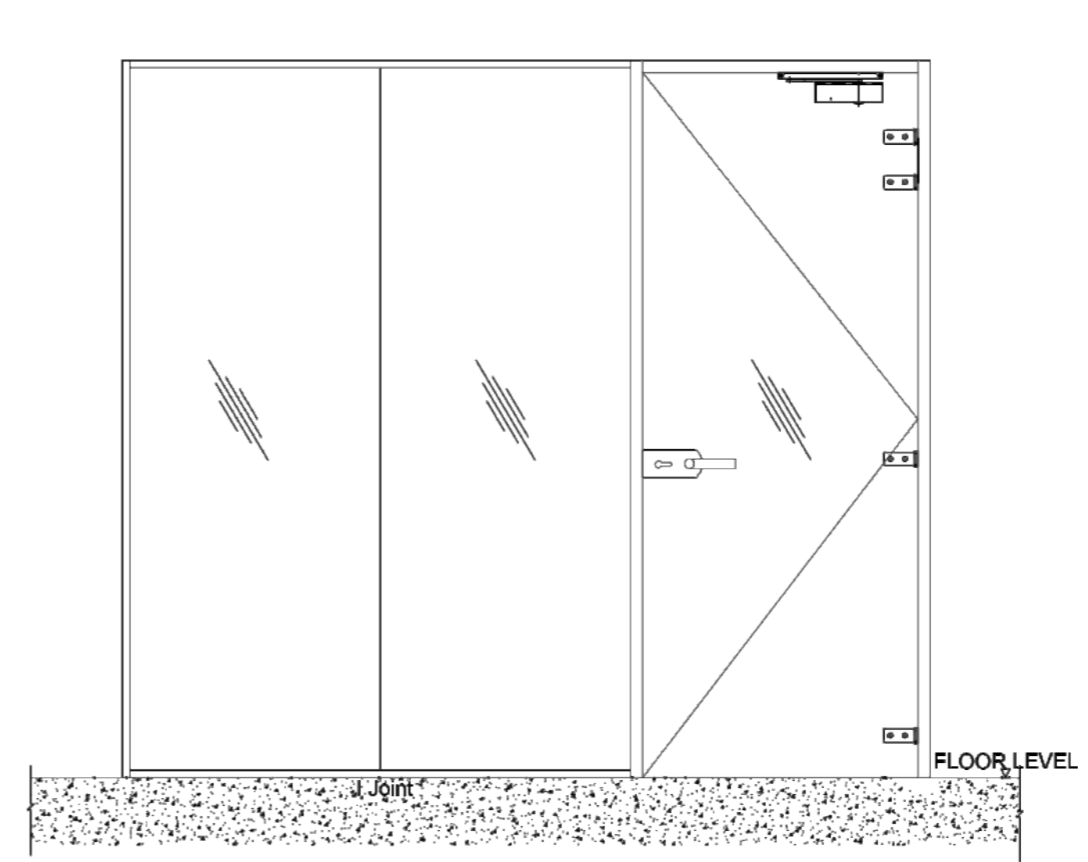

GET THE LOOK

TECHNICALITIES

SISTINE COLLECTION

WIDE GLAZE PARTITIONS

Classic's 'Sistine Wide Glaze Collection' modular aluminum single glaze partition system offers the best rigidity and strength due to its heavy profile. It is also aesthetically pleasing due to its Glass to Section Dimension ratio. It consists of a section of dimensions 25mm x 100mm accompanied with a clip on system for easy glass installation.