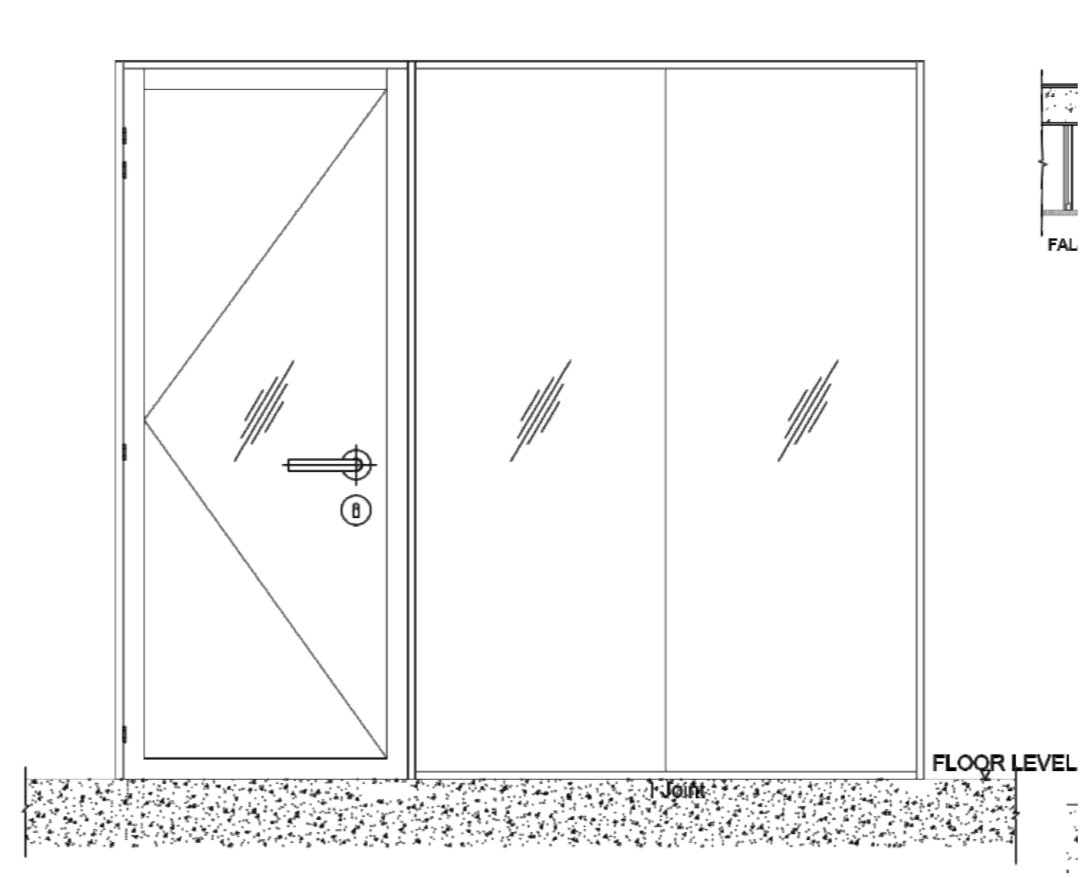

TECHNICALITIES