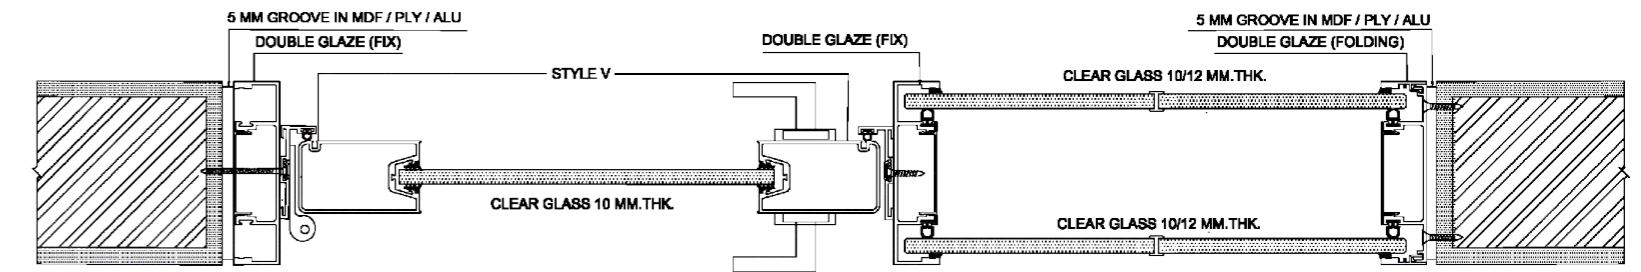

TECHNICALITIES