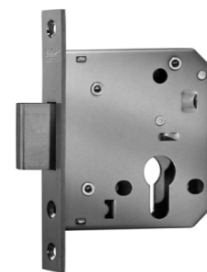

Dead Bolt

Closed body dead bolt for
aluminum door/ wooden double
throw dead bolt

CML - 50mm