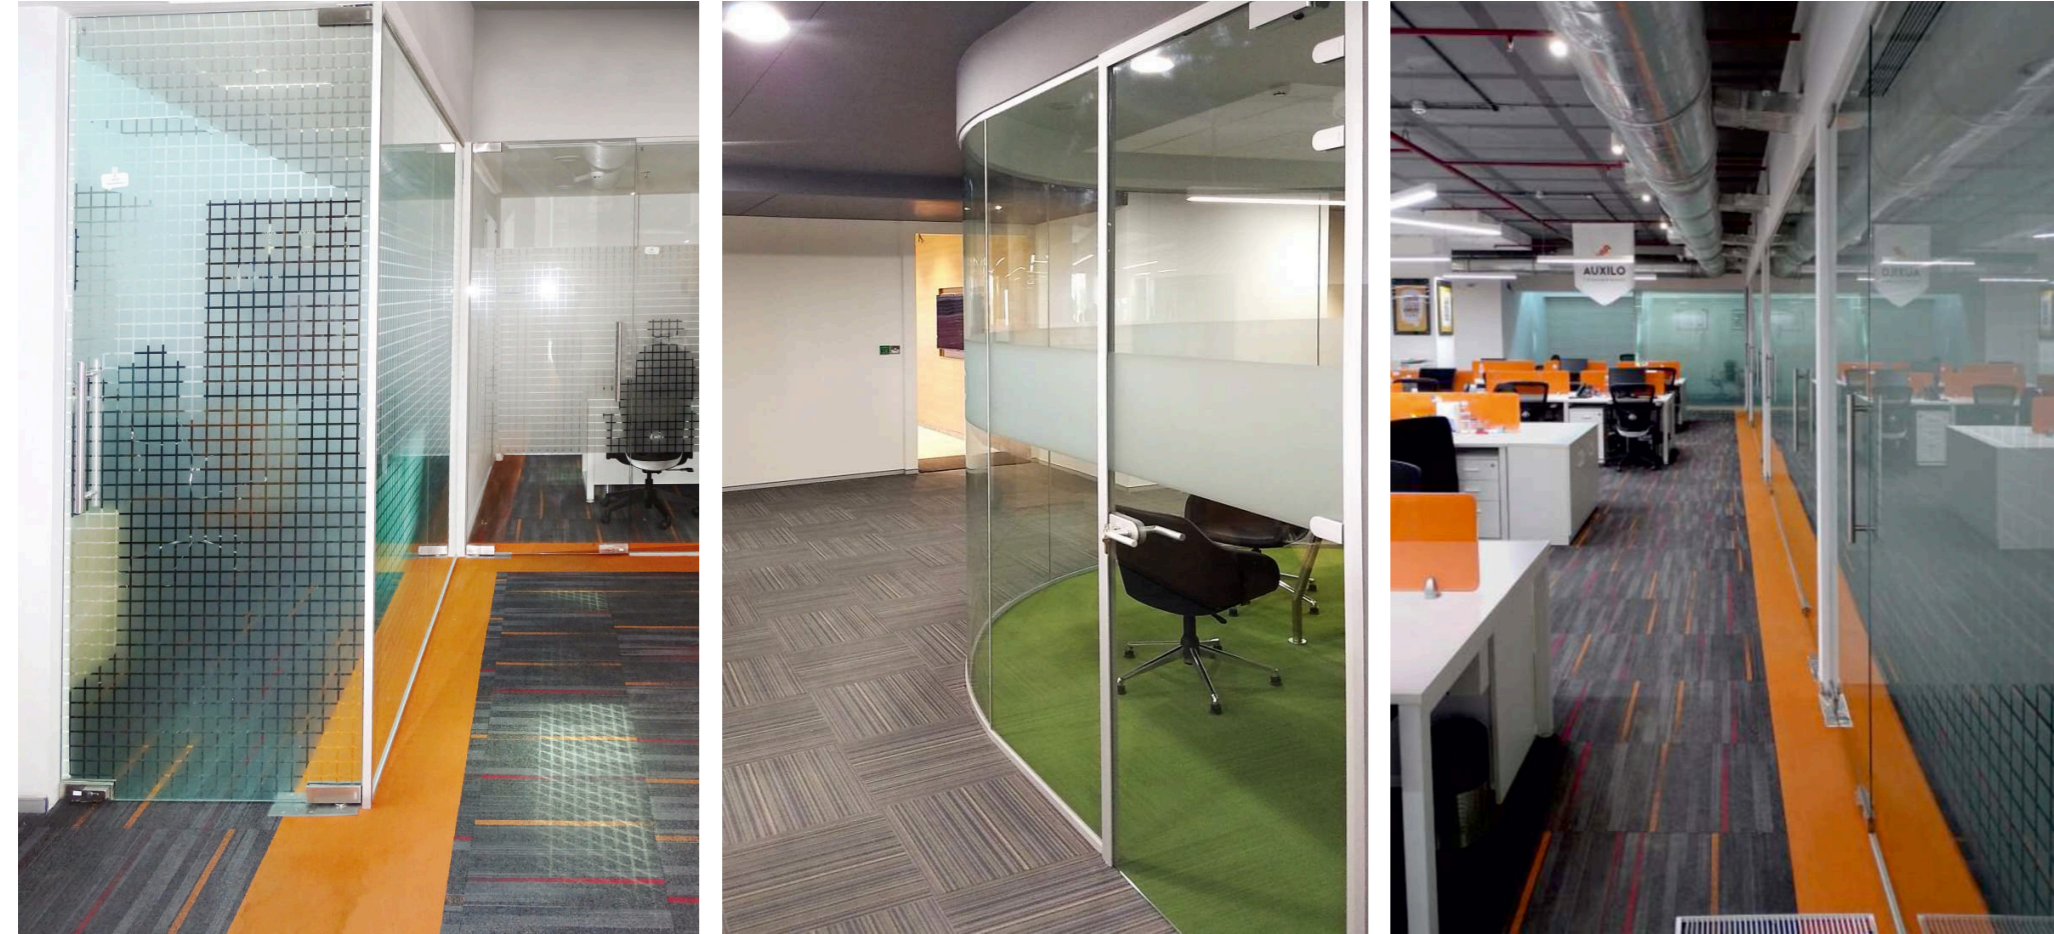

GET THE LOOK