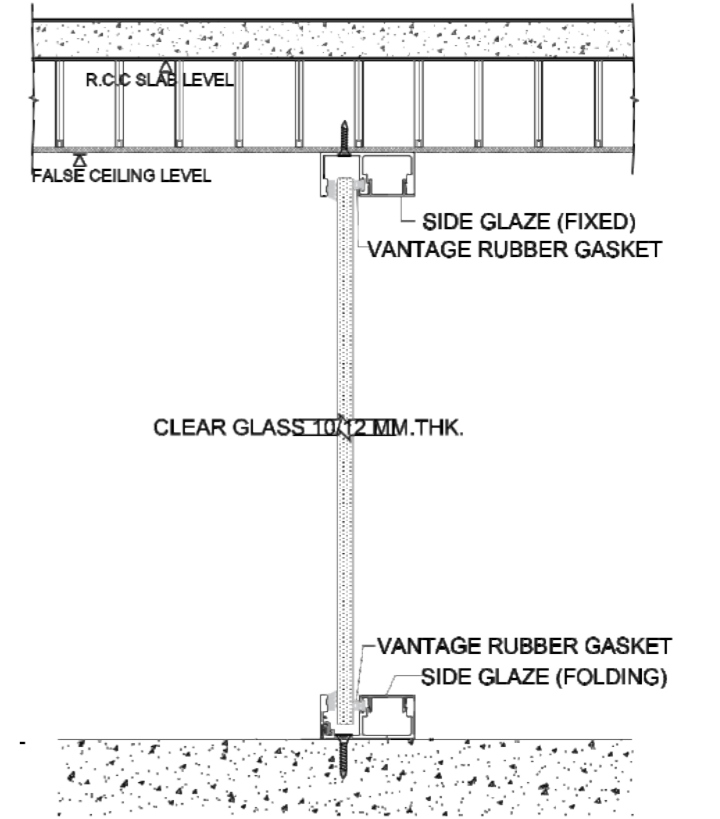

TECHNICALITIES