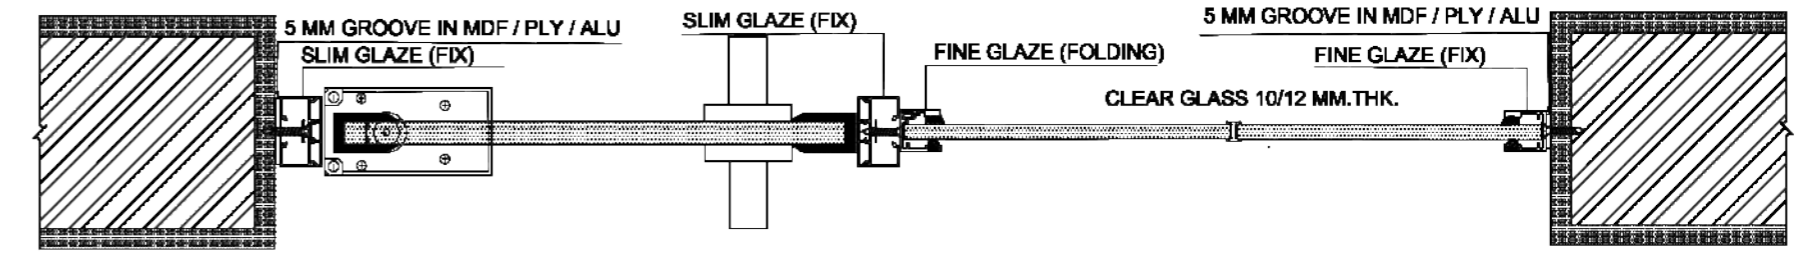

FEATURES

- Section Dimension: 25mm x 25mm and 40mm x 25mm
- Silver/ Any Colour Powder Coated Finishes are Available
- Glass Thickness Supported: 10mm and 12mm
- Single Glazing
- Acoustical Insulation: 32 dB
- Partition Height: Up to 3000mm
- Curved Profile Available

GET THE LOOK

TECHNICALITIES

EIFFEL COLLECTION

SLIM GLAZE PARTITIONS

Classic's 'Eiffel Slim Glaze Collection' modular aluminum single glaze partition system offers a midway between a sleek and mechanically strong design while being cost effective. It consists of a section of dimensions 25mm x 45mm accompanied with a clip on system for easy glass installation.

GET THE LOOK

TECHNICALITIES

LOUVRE COLLECTION

SIDE GLAZE PARTITIONS

Classic's 'Louvre Side Glaze Collection' modular aluminum single glaze partition system is set apart from the rest as it is designed to place the partition glass at an offset from the center which gives a seamless look from outside the cabin while offering good strength due to its width. It consists of a section of dimensions 25mm x 53mm accompanied with a clip on system for easy glass installation.