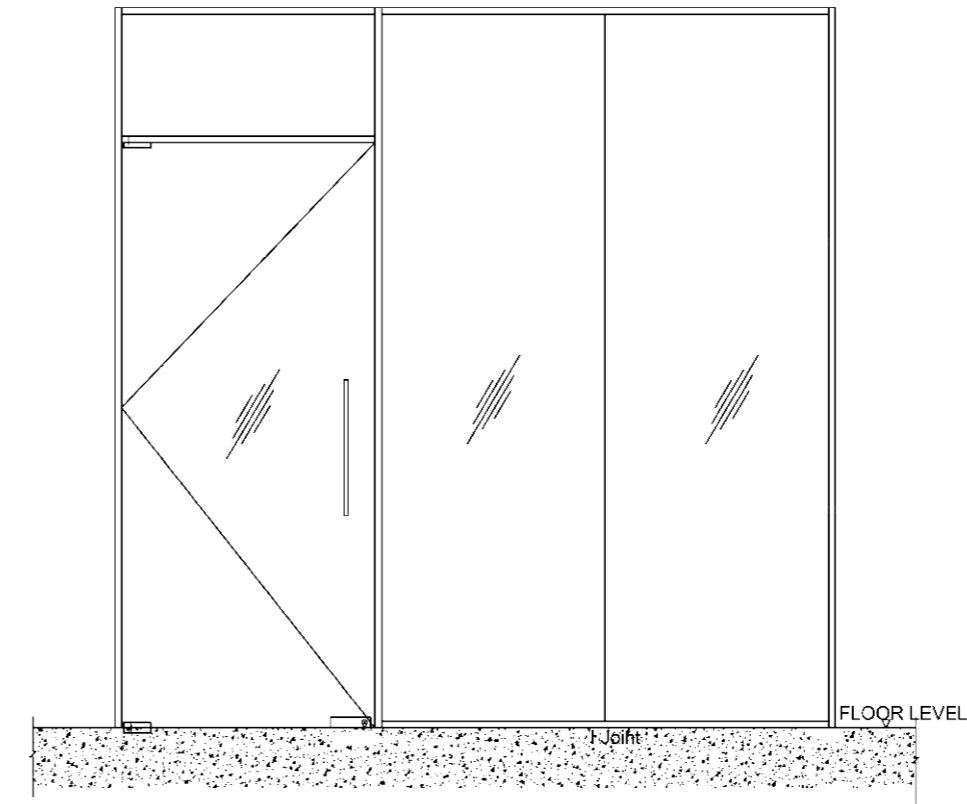

Classic's 'Colosseum Fine Glaze Collection' modular aluminum single glaze partition system offers a seamless look and lays more emphasis on the glass, which is both recyclable and lightweight. It consists of a section of dimensions 25mm x 25mm and 40mm x 25mm accompanied with a clip on system for easy glass installation.

GET THE LOOK

TECHNICALITIES

EIFFEL COLLECTION

SLIM GLAZE PARTITIONS

Classic's 'Eiffel Slim Glaze Collection' modular aluminum single glaze partition system offers a midway between a sleek and mechanically strong design while being cost effective. It consists of a section of dimensions 25mm x 45mm accompanied with a clip on system for easy glass installation.