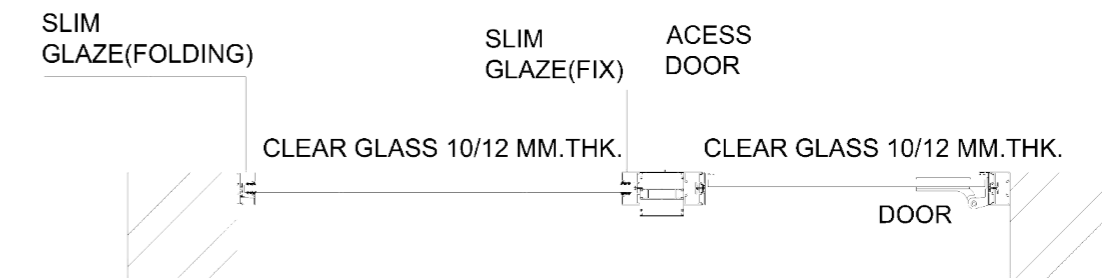

FEATURES

- Section Dimension: 100mm x 100mm
- Silver/ Any Colour Powder Coated Finishes are Available
- Partition Height: Up to 3000mm

ACCESSORIES

Aluminum Skirting

Height: 50mm/ 75mm/ 100mm
 Length: 3000mm
 Finish: Silver/ Anodized Colour Options