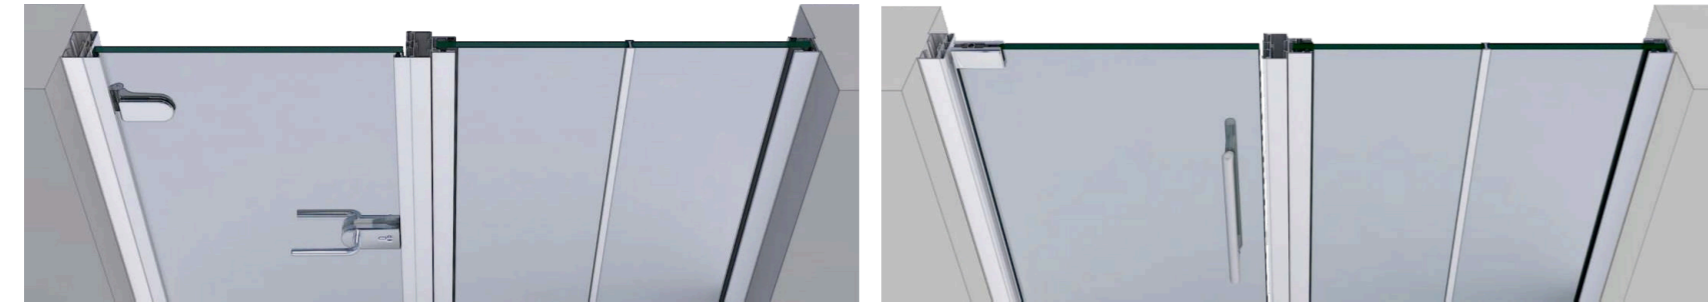

Classic's 'Colosseum Fine Glaze Collection' modular aluminum single glaze partition system offers a seamless look and lays more emphasis on the glass, which is both recyclable and lightweight. It consists of a section of dimensions 25mm x 25mm and 40mm x 25mm accompanied with a clip on system for easy glass installation.

FEATURES

- Section Dimension: 25mm x 25mm and 40mm x 25mm
- Silver/ Any Colour Powder Coated Finishes are Available
- Glass Thickness Supported: 10mm and 12mm
- Single Glazing
- Acoustical Insulation: 32 dB
- Partition Height: Up to 3000mm
- Curved Profile Available

GET THE LOOK

TECHNICALITIES

EIFFEL COLLECTION

SLIM GLAZE PARTITIONS

Classic's 'Eiffel Slim Glaze Collection' modular aluminum single glaze partition system offers a midway between a sleek and mechanically strong design while being cost effective. It consists of a section of dimensions 25mm x 45mm accompanied with a clip on system for easy glass installation.

GET THE LOOK

TECHNICALITIES

LOUVRE COLLECTION

SIDE GLAZE PARTITIONS

Classic's 'Louvre Side Glaze Collection' modular aluminum single glaze partition system is set apart from the rest as it is designed to place the partition glass at an offset from the center which gives a seamless look from outside the cabin while offering good strength due to its width. It consists of a section of dimensions 25mm x 53mm accompanied with a clip on system for easy glass installation.