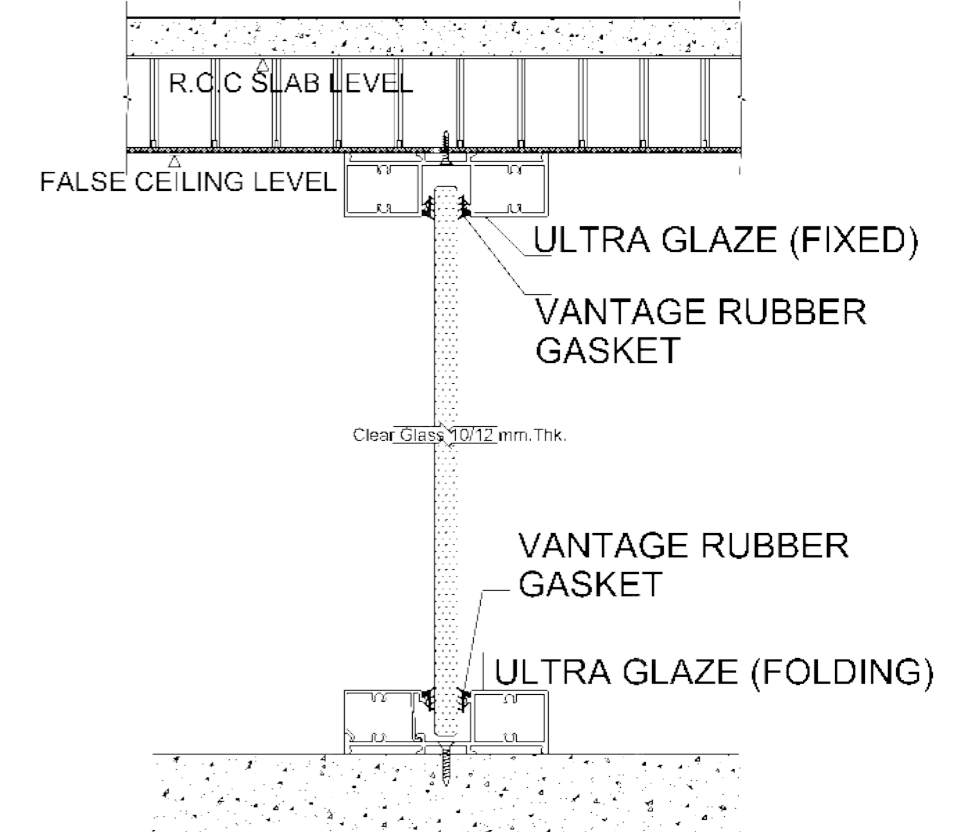

GET THE LOOK

TECHNICALITIES

SISTINE COLLECTION

WIDE GLAZE PARTITIONS

Classic's 'Sistine Wide Glaze Collection' modular aluminum single glaze partition system offers the best rigidity and strength due to its heavy profile. It is also aesthetically pleasing due to its Glass to Section Dimension ratio. It consists of a section of dimensions 25mm x 100mm accompanied with a clip on system for easy glass installation.