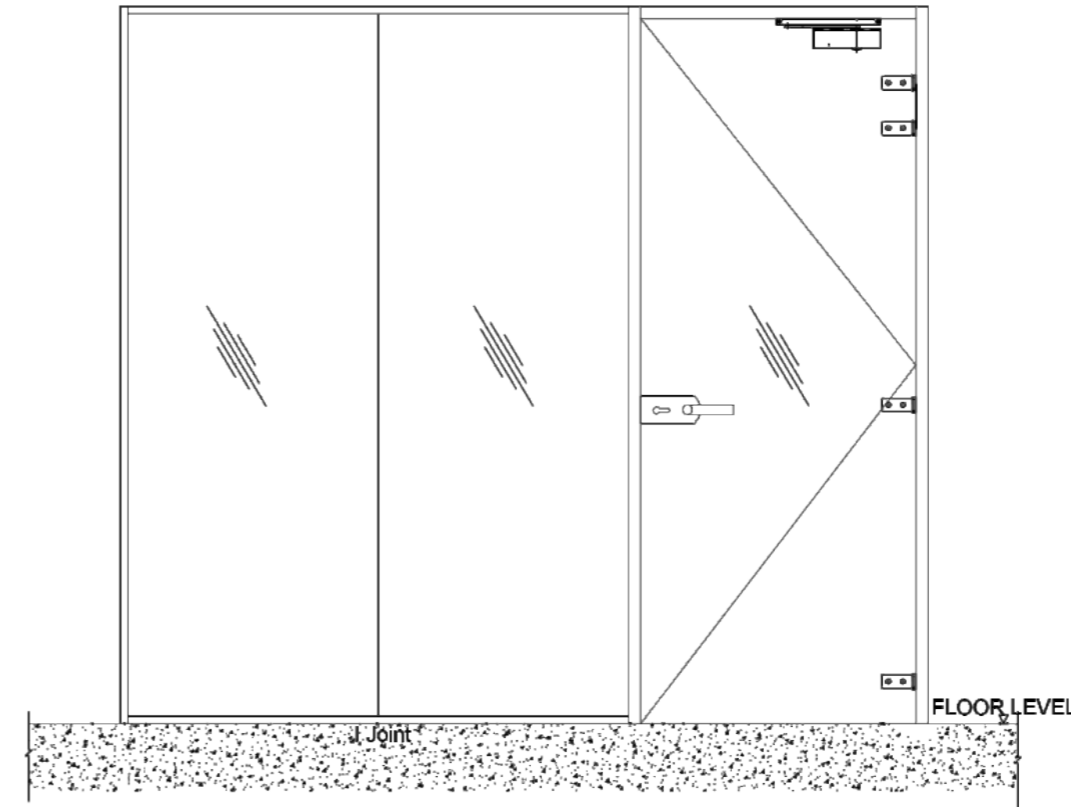

TECHNICALITIES