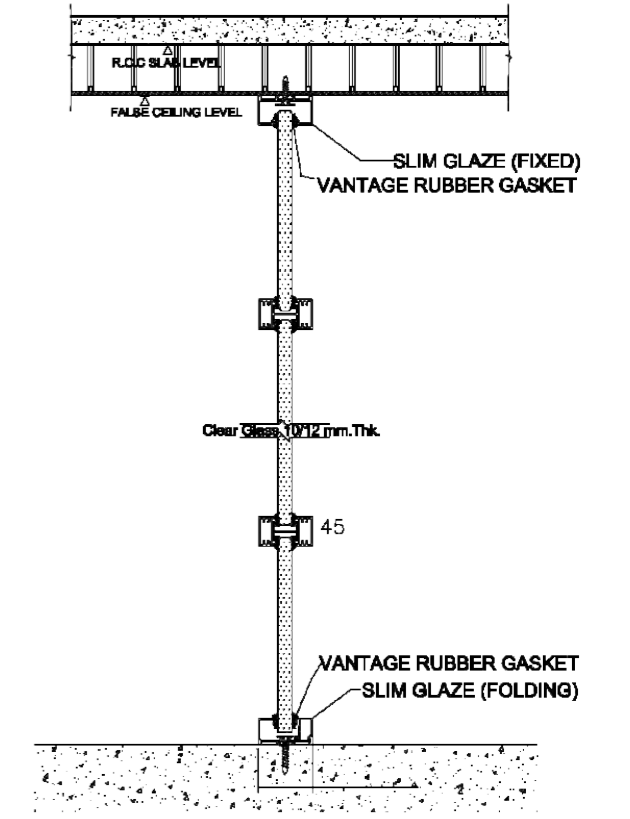

GET THE LOOK

TECHNICALITIES

LOUVRE COLLECTION

SIDE GLAZE PARTITIONS

Classic's 'Louvre Side Glaze Collection' modular aluminum single glaze partition system is set apart from the rest as it is designed to place the partition glass at an offset from the center which gives a seamless look from outside the cabin while offering good strength due to its width. It consists of a section of dimensions 25mm x 53mm accompanied with a clip on system for easy glass installation.