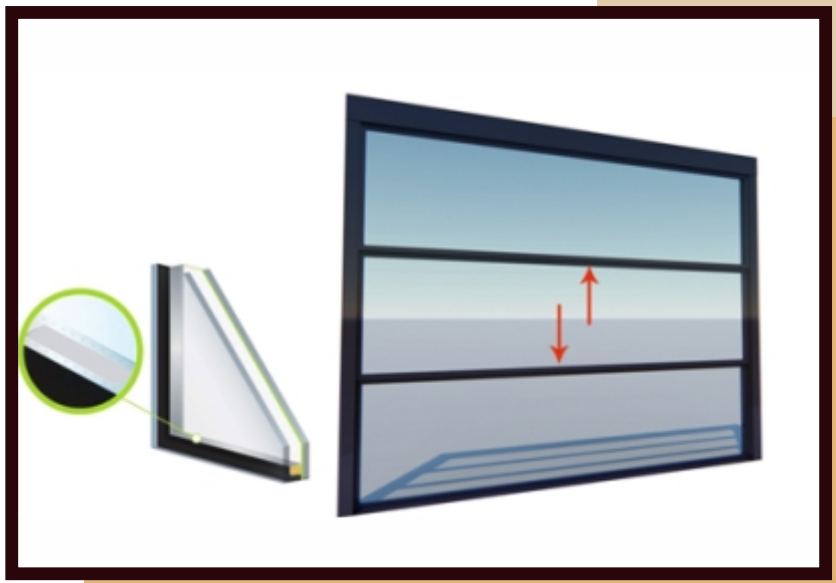

We offer you the most suitable products.

CUSTOMER HAPPINESS

System Features:

- System allows you to create open or closed spaces without occupying extra space and allows effective ventilation without a security risk
- Strong chains of moving system** ensures highest security and long years durability with minimal maintenance
- Easy manufacturing** thanks to easily inserted parts of the mechanism that doesn't require screwing
- Panel profiles that allow using **single or double glass**
- Interlocking structure of panel profiles and insulation brushes that are used in all sides of the system ensure **highest insulation**
- Robust profile structure, 3 panel design and interlocking between the panels, allow highest wind resistance and security
- Aesthetic caps of track profile** and elegant design of track and panel profiles, allow maximum transparency
- Photocell mechanism that increase the usage security
- Maximum stability of panels** even in case of power outage
- 120 N - 275 kg strong motor mechanism that is hidden at top track block, ensures smooth and well-proportioned movement of panels
- Panels can either collect at top to create a non-threshold walk-through area or at the bottom to create a balustrade

Technical Details:

Maximum system height	3000mm
Maximum panel width	4000mm
Glass thickness	22mmthick double glass
Glasstype	Tempered/laminated
System operation	Vertical sliding, stacking at top or at the bottom
Profile colours (in stock)	Press
Profile cap colours (in stock)	Black, grey