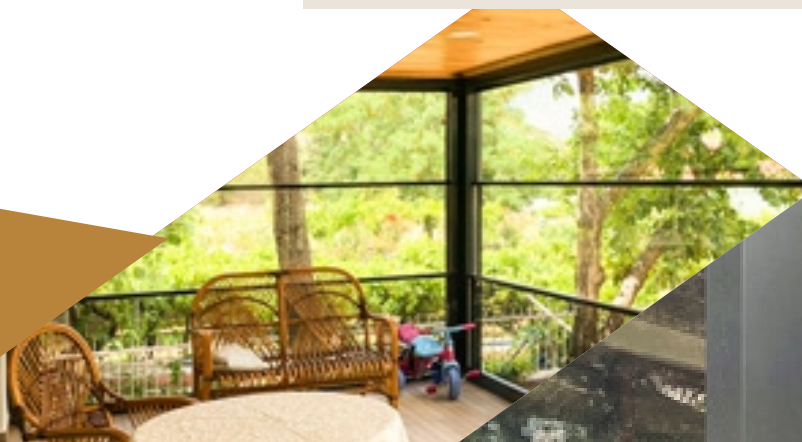

Technical Details:

Maximum system height	3000mm
Maximum panel width	4000mm
Glass thickness	22mmthick double glass
Glasstype	Tempered/laminated
System operation	Vertical sliding, stacking at top or at the bottom
Profile colours (in stock)	Press
Profile cap colours (in stock)	Black, grey